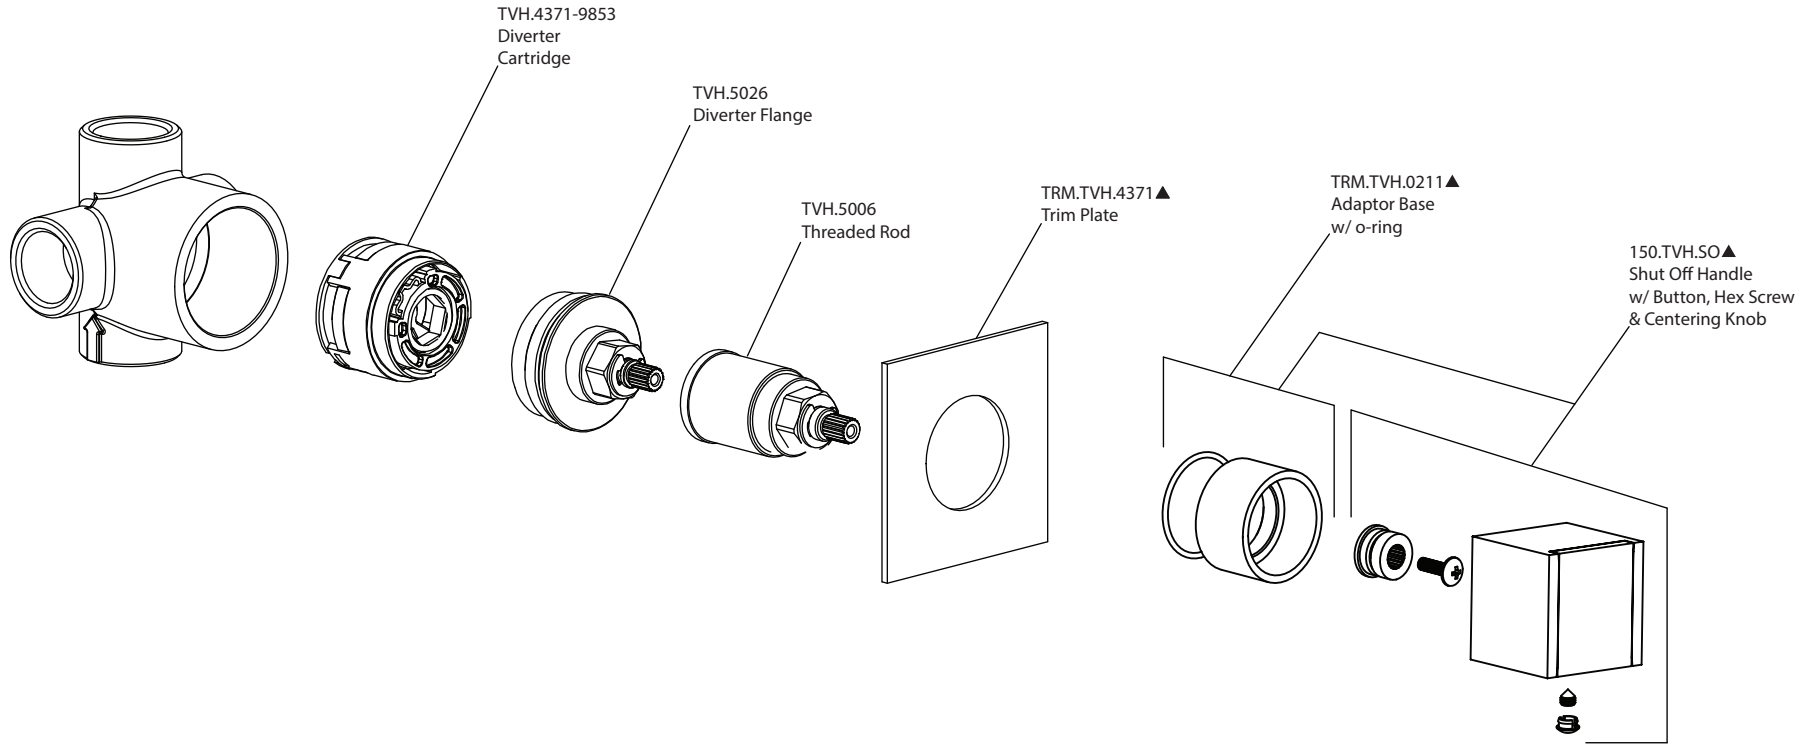

# Product Parts Breakdown

**isenberg**  
innovation+design

150.4371

Ver 2.53